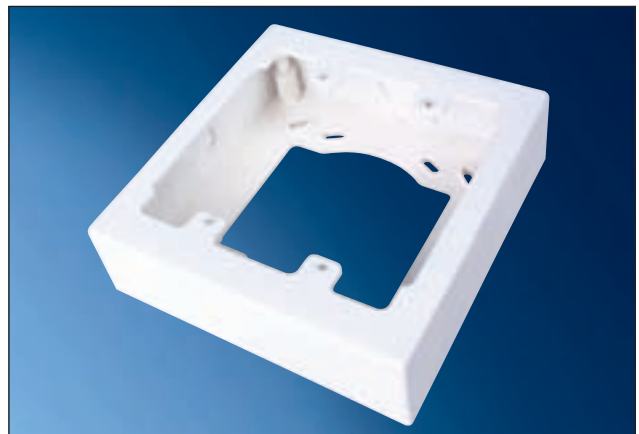

PVC Wall Boxes

HT4X2PVWB

- PVC wall box with 20mm gland entry.
- Standard Carton x 100.
- Complies with SANS60670-1-2003.

HT4X2PVWB

HT4X4PVWB

- PVC wall box with 20mm gland entry.
- Standard Carton x 100.
- Complies with SANS60670-1-2003.

HT4X4PVWB

HT4X2PVEB

- PVC extension wall box with 20mm gland entry.
- Standard Carton x 100.
- Complies with SANS60670-1-2003.

HT4X2PVEB

HT4X4PVEB

- PVC extension wall box with 20mm gland entry.
- Standard Carton x 100.
- Complies with SANS60670-1-2003.