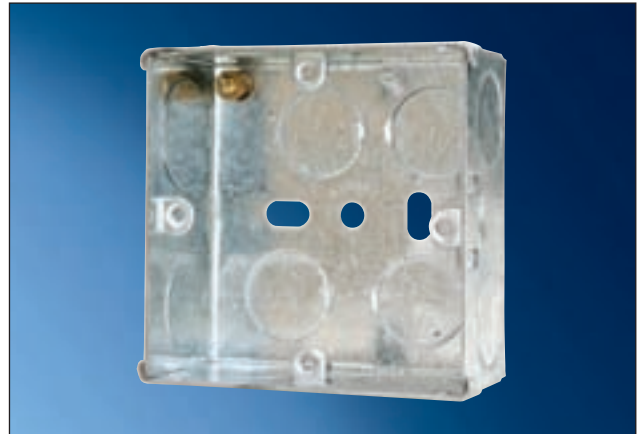

Wall Boxes

HT4X2WB

- Cold dipped galvanised wall box with 20 mm gland entry
- 4 mm machine screw thread
- Standard carton x 100

HT4X2WB

HT4X4WB

- Cold dipped galvanised wall box with 20 mm gland entry
- 4 mm machine screw thread
- Standard carton x 100

HT4X4WB

HT4X2EBM

- White powder coated extension wall box with 20 mm gland entry
- 4 mm machine screw thread
- Standard carton x 100

HT4X2EBM

HT4X4EBM

- White powder coated extension wall box with 20 mm gland entry
- 4 mm machine screw thread
- Standard carton x 100

HT4X4EBM

Wall Boxes

HT3X3WB

- Cold dipped galvanised wall box with 20 mm and 25 mm gland entry
- Earth stud
- Heavy duty
- Standard carton x 100

HT3X3WB

HT3X6WB

- Cold dipped galvanised wall box with 20 mm and 25 mm gland entry
- Earth stud
- Heavy duty
- Standard carton x 100

HT3X6WB

HT3X3WBE

- Cold dipped galvanised wall box with 20 mm and 25 mm gland entry
- Earth stud
- Standard
- Standard carton x 100

HT3X3WBE

HT3X6WBE

- Cold dipped galvanised wall box with 20 mm and 25 mm gland entry
- Earth stud
- Standard
- Standard carton x 100